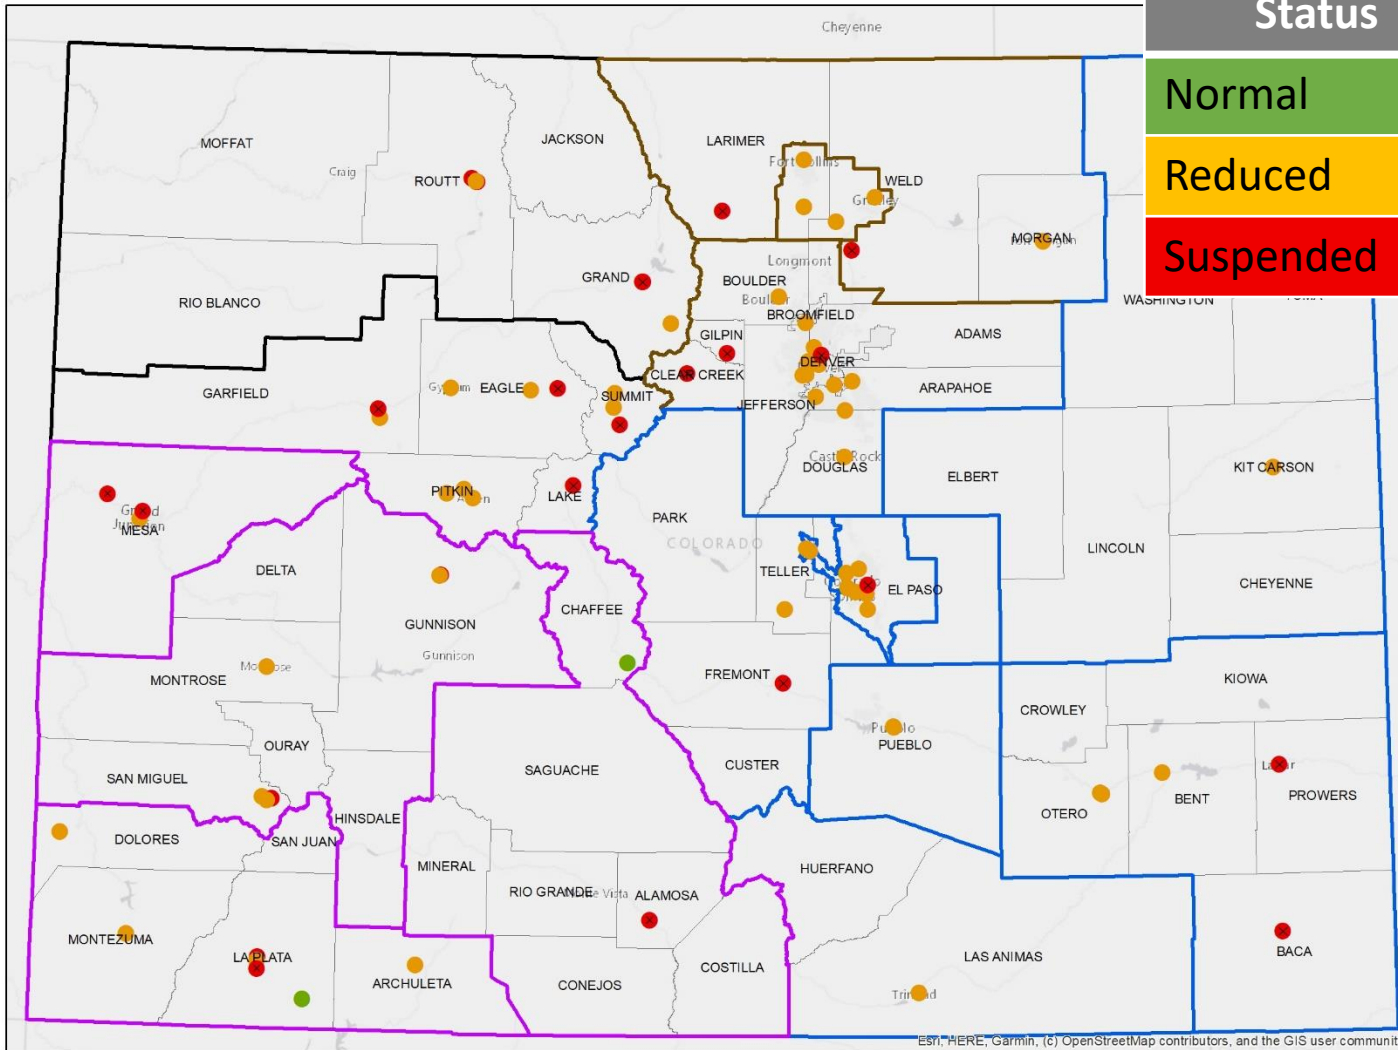

CURRENT TRANSIT STATUS

Status	Percent/Number
Normal	3% / 2
Reduced	66% / 53
Suspended	31% / 25

**Bustang/Outrider:
Suspended**

ESTIMATED HERE, Garmin, (c) OpenStreetMap contributors, and the GIS user community